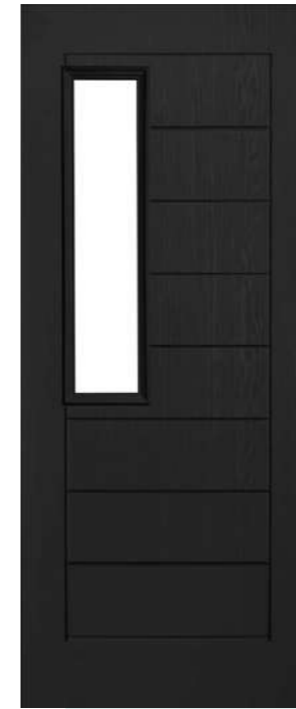

# Modernist.

**SHERMAN CENTRE**

Colour: Black  
Glass: Kara Blue

Grooved details

**SHERMAN RIGHT**

Colour: Telemagenta  
Glass: Horizon

SHERMAN LEFT  
Black

SHERMAN CENTRE  
Pebble Grey