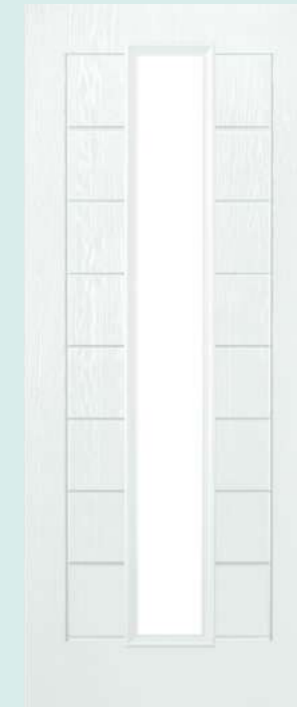

# Modernist.

New from the Visage Composite Door Collection

Visage®

Grooved details

ROSETTI  
Leaf Green

MATISSE LEFT  
Chartwell

MATISSE CENTRE  
White

MATISSE RIGHT  
Purple Violet