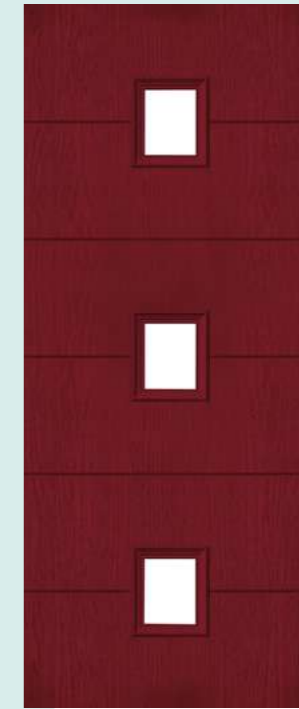

# Modernist.

Grooved details

MONET  
Signal Violet

NARA LEFT  
Agate Grey

NARA CENTRE  
Ruby Red

NARA RIGHT  
White

NARA LEFT

Colour: Ultramarine Blue  
Glass: Mayfair